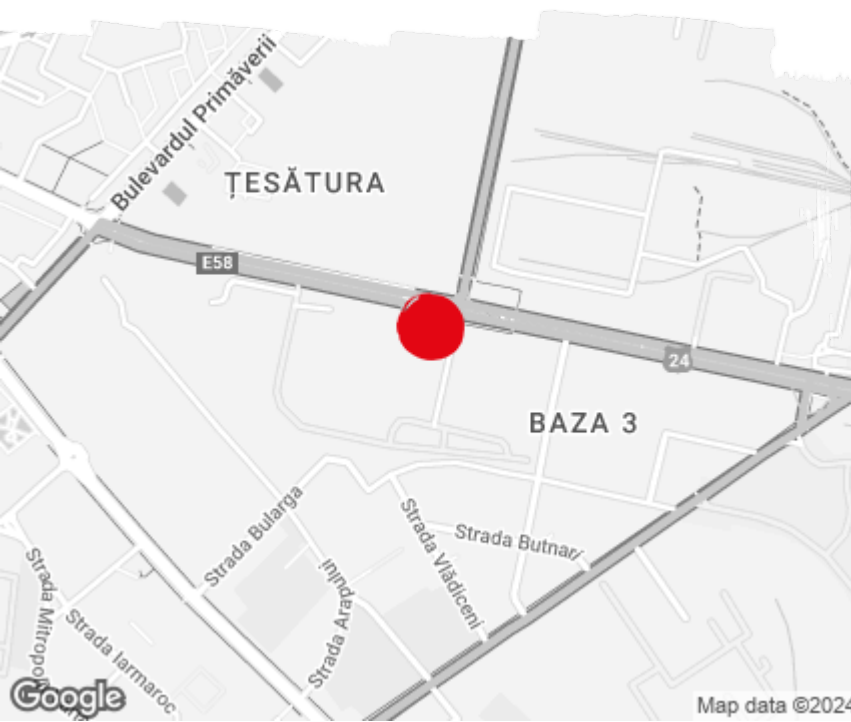

Location

Available space

23 420 sq m

Available office space