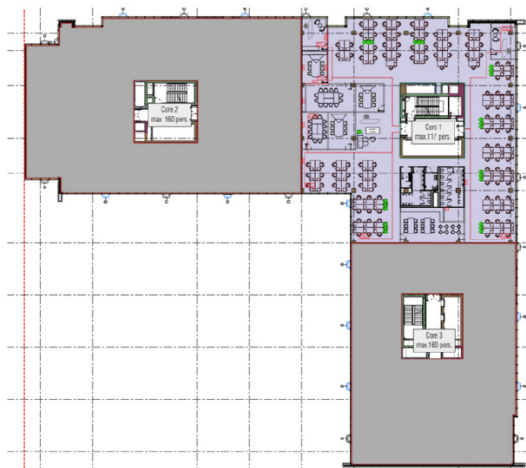

Office to let

SILK DISTRICT - Phase 1

Iași, Calea Chisinaului 22

Building information

Building status	Existing
Year of construction	2023
Parking ratio	1 / 48 sq m
Total building area	23 420 sq m

Commercial terms

Office space*	after login *
Service charge*	after login *
Minimum lease term	after login *
Availability	after login *

* Asking terms for m²/month

Location

Available space

23 420 sq m

Available office space

Typical floor plan

Public transport

Bus: 29

Tram: 5, 7, 8, 11, 13

Contact

+40 21 302 3400

More information